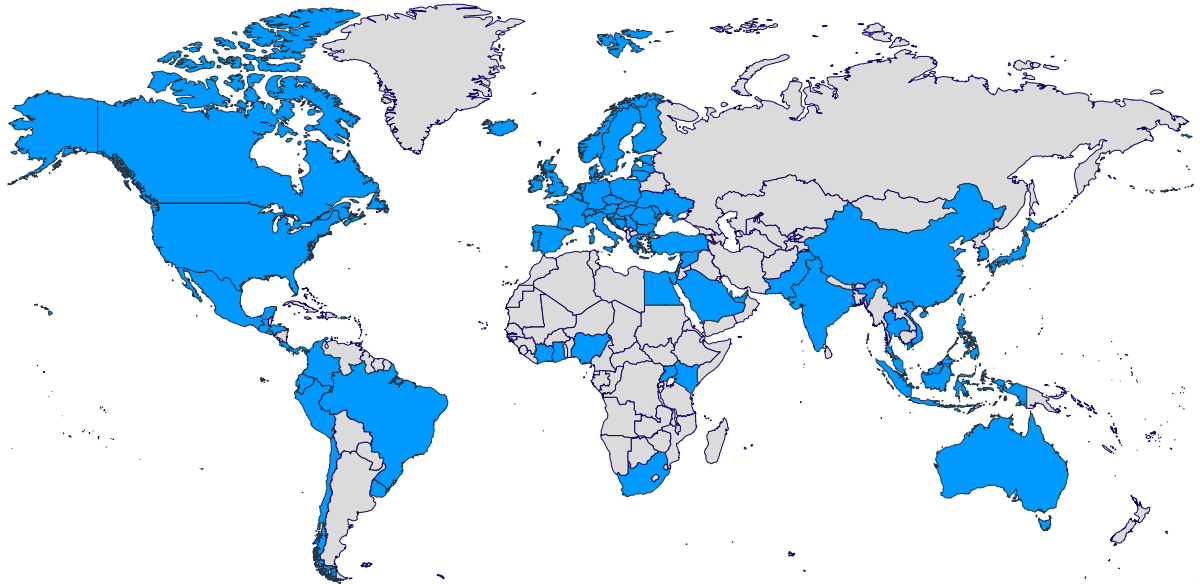

Americas	Fixed Line	Mobile
Argentina	✓	✓
Brazil	✓	✓
Canada	✓	✓
Chile	✓	✓
Columbia	✓	✓
Costa Rica		✓
Dominican Republic	✓	✓
Ecuador		✓
El Salvador		✓
Guatemala		✓
Honduras	✓	✓
Mexico	✓	
Panama	✓	✓
Peru	✓	✓
Puetro Rico	✓	✓
United States	✓	
Uruguay	✓	

Canada	State	Fixed Line	Mobile
Quebec	Montreal	✓	
British Columbia	Vancouver	✓	✓
Ontario	Toronto	✓	

United States	City	Fixed	Mobile
California	Los Angeles	✓	
Colorado	Denver	✓	
DC	Washington DC	✓	
Florida	Tampa	✓	
Georgia	Atlanta	✓	
Illinois	Chicago	✓	
Michigan	Detroit	✓	
Minnesota	Minneapolis	✓	
Nevada	Reno	✓	✓
New Hampshire	Gilford	✓	
New Jersey	New Jersey	✓	
New York	New York	✓	
North Carolina	Raleigh	✓	
Ohio	Cleveland	✓	
Oregon	Portland	✓	
Pennsylvania	Pittsburgh	✓	
Texas	Dallas	✓	
Virginia	Richmond	✓	
Washington	Seattle	✓	
Wisconsin	Milwaukee	✓	

Available in 81 countries

Spearline offers unrivaled coverage in key markets all over the world. Network coverage continues to expand as our customers experience continued success and business expansion.

81

Mobile & Fixed
Line Coverage

75

Mobile Only

70

Fixed Line Only

**Please note:**

Our coverage is always growing, the information in this document is accurate as of November 2022